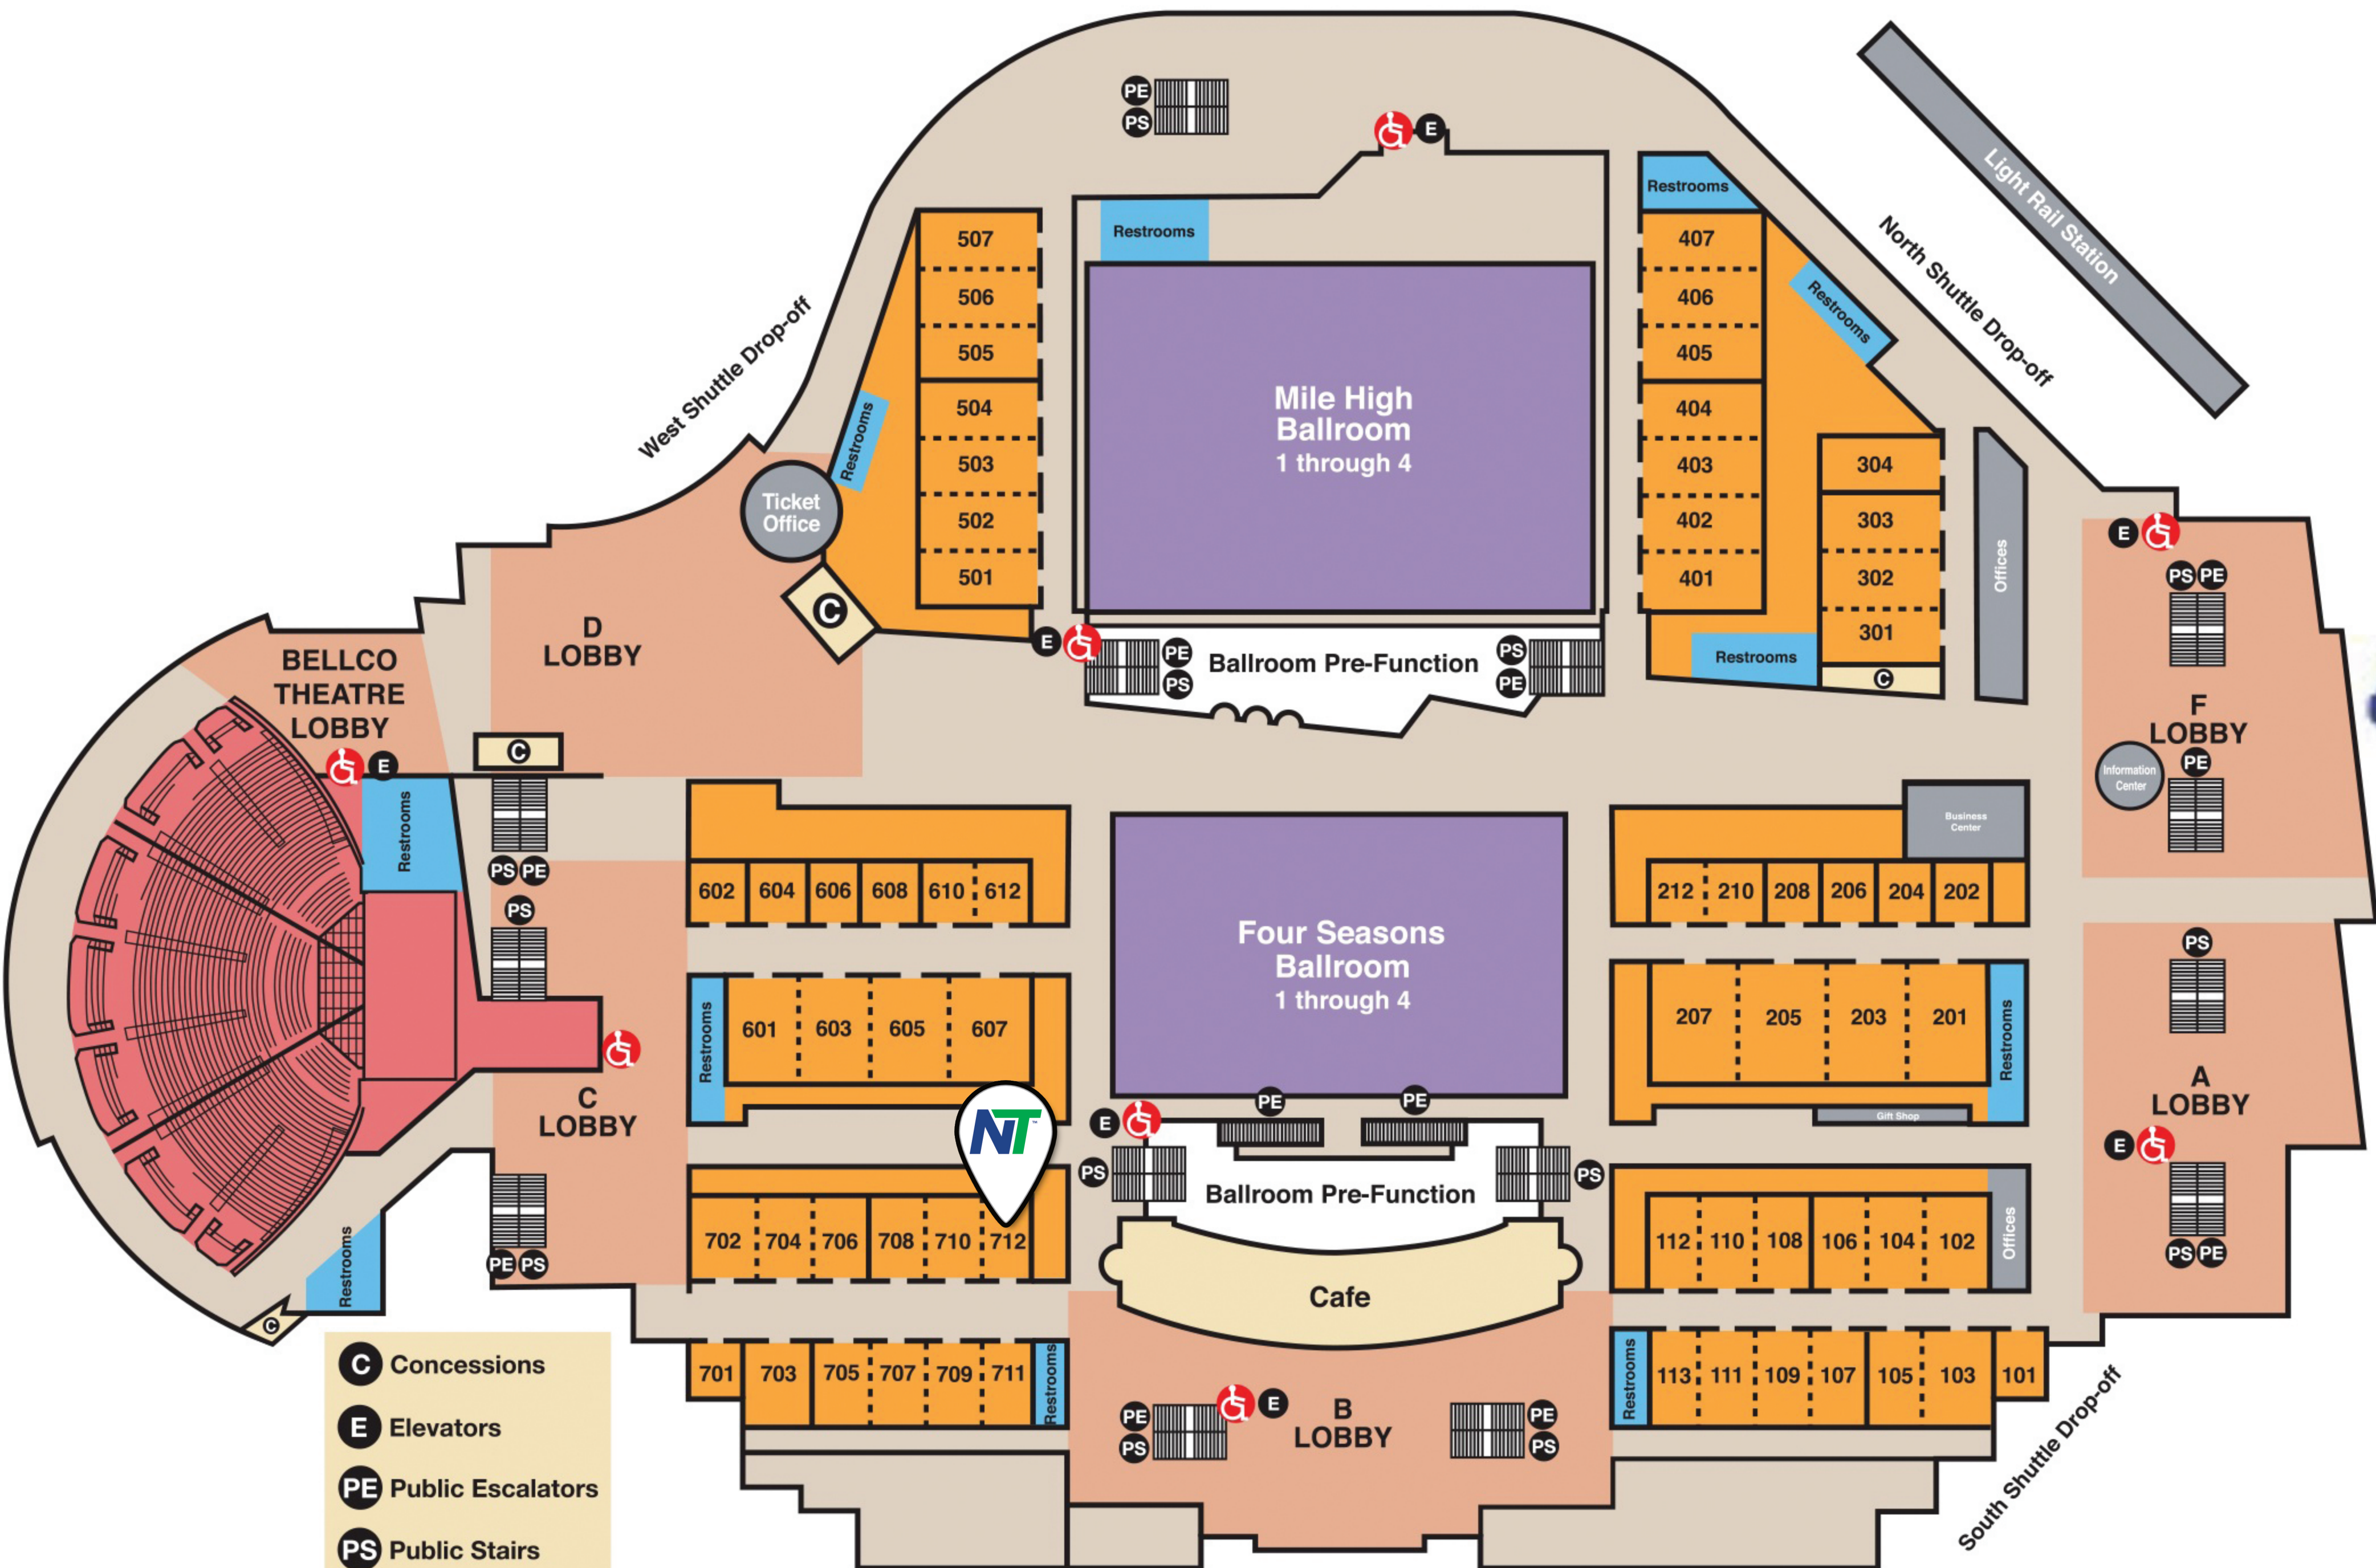

STOUT STREET

SPEER BOULEVARD (MOUNTAIN VIEW)

14TH STREET (CITY VIEW)

- C** Concessions
- E** Elevators
- PE** Public Escalators
- PS** Public Stairs

Shuttle Drop-off  
WELTON STREET